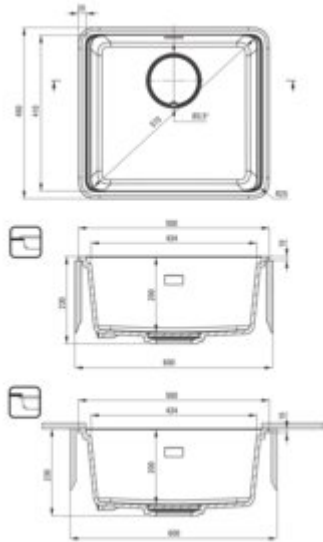

MOMI Granite sink, 1-bowl

Product code: ZKM_G10A
EAN: 5907650831181
Color: metallic graphite
Warranty [years]: 18

Sink

Finish	metallic graphite
Surface type	matte
Material	granite
Installation method	inset, undermount
Number of bowls	1
Minimum cabinet width [mm]	600
Width [mm]	450
Length [mm]	500
Height [mm]	230
Bowl depth [mm]	200
Cut-out Length [mm]	480
Cut-out Width [mm]	430
Cut-out Length [mm]	460
Cut-out Width [mm]	410
Reversible	yes
Equipped with accessories	yes
Drain diameter	3.5"
Additional features	drain cover included, cutting board included

Sink waste kit

Finish	nero
Plug type	manual
Low siphon/ Space saver	yes
possibility to connect a dishwasher/ washing machine	yes

Features:

- Deante Design Studio Collection
- Harmonious design
- Deep bowl
- Under-mounting possible
- ATTENTION! Before cutting a hole in the tabletop to install the sink, take into account th
- Granite drain cover
- Chopping board included
- Properties of Deante granite: resistance to impact, high temperature, discoloration, therm
- Hydrophobic properties repel water molecules
- Space-saving siphon which facilitates e.g. sorting waste
- Dedicated cleaning agent, safe for cleaned surfaces
- The finish enriched with silver ions adds antiseptic properties
- Strainer uniformly dyed in mass