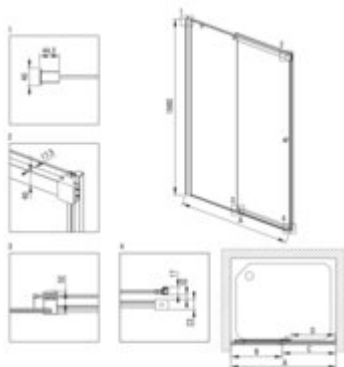

KERRIA PLUS Shower doors

Product code: KTSPN17P
EAN: 5907650836599
Color: nero
Warranty [years]: 5

Shower door

Finish	nero
Width [mm]	1700
Height [mm]	2000
Glass finish	transparent
Glass thickness [mm]	6
Active cover installation	yes
Masking of assembly elements	to be completed with KTS walk-in
Profiles levelling the curvature of the walls	yes
Holders	yes
Tempered glass TOTAL WHITE	with safety
Reversible doors	yes
Silent closing	yes
Installation without shower tray possible	yes
Lifting hinges	no
Hinges flush with the glass	no
possibility to cut the upper guide and threshold strip	yes
Showe cabin	
Side dimension [mm]	1710

Features:

- Safe and durable tempered glass
- Hydrophobic Active-Cover coating that makes it easier for water to run off the glass
- Dedicated to Active Cover surfaces
- TOTALWHITE transparent glass
- Reversible door that allows the cabin to be mounted on the right or left side
- Covering of assembly elements
- Profiles leveling the curvature of the walls
- Hinges in the plane of the glass
- Modern handles with rubber protection
- Only the best materials, the quality of which has been confirmed by laboratory tests
- Dedicated cleaning agent, safe for cleaned surfaces
- Precise door closing through lifting hinges
- Resistance to impacts, chemicals and stains in accordance with PN-EN 14428+A1:2008 norm, c
- The shower enclosure can be installed directly on tiles or on Correo (KQR) granite shower trays as well as Kerria Plus (KTS) and Silia (KSKA) acrylic shower trays.