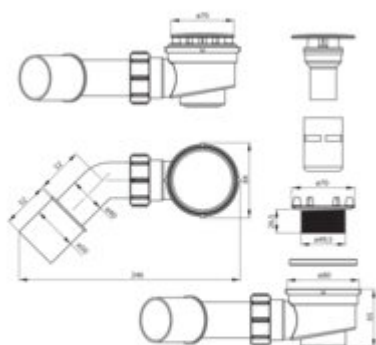

EASY-CLEAN Shower tray waste kit

Product code: NHC_025C

EAN: 5908212074039

Color: chrome

Warranty [years]: 2

Finish	chrome
Plug type	open
Drain diameter	50 mm
External elements color	chrome
Low siphon/ Space saver	yes
Cleaning method	from the top
Prevention of unpleasant odours	yes