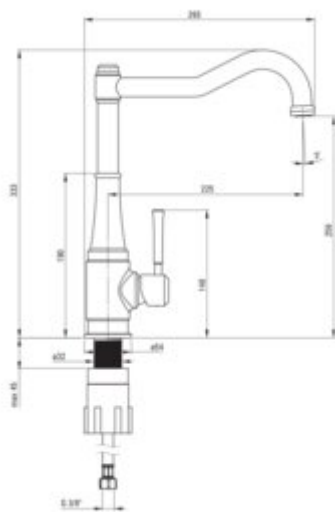

TAMIZO

Kitchen tap, with rectangular spout

Product code: BQT_Z63M

EAN: 5908212097878

Color: gold

Warranty [years]: 7

Mixer

Finish	gold
Material	brass
Mixer type	single-handle, mixer
Installation method	standing
Total mixer height [mm]	333
Flow class [l/min]	A <= 15 (9.1 - 15)
Acoustic group [dB]	I (x <= 20)

Mixer cartridge

Ceramic cartridge size	25 mm
------------------------	-------

Spout

Spout type	swivel
Mixer spout range [mm]	225
Material	stainless steel

Aerator

Aerator type	swivel, silicone
Aerator size	M24

Connecting hose

Length [mm]	450
Installation thread	3/8"
Connection thread	M8

Features:

- Deante Design Studio Collection
- The mixer body is made of the highest quality brass
- The mixer is equipped with a stream aerator
- Silicone aerator for easy limescale removal
- The mounting sleeve facilitates the installation of the mixer
- 45 cm connection hoses included
- A design that combines sentiment for past eras with the latest technological solutions
- The variety of colours gives many arrangement possibilities
- The movable aerator allows you to direct the water stream
- Only the best materials, the quality of which has been confirmed by laboratory tests
- Cleaning agent for fixtures in all colors available
- Coating applied using the PVD method