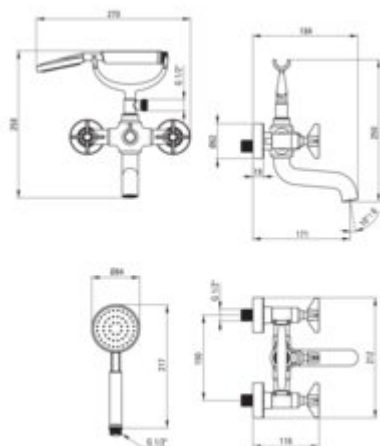

TEMISTO

Bath mixer

Product code: BQT_011D

EAN: 5908212075715

Color: chrome

Warranty [years]: 7

Mixer

Finish	chrome
Material	brass
Mixer type	two-handle
Installation method	wall-mounted
Flow class [l/min]	B ≤ 25.2 (19.9 - 25.2)
Acoustic group [dB]	I (x ≤ 20)

Mixer cartridge

Ceramic cartridge size	1/2"
------------------------	------

Spout

Spout type	still
Mixer spout range [mm]	171
Material	stainless steel

Function switch

Switch type	ceramic mechanical
-------------	--------------------

Aerator

Aerator type	honeycomb, swivel
Aerator size	M24

Hose

Length [mm]	1500
Braid type	double braided
Anti-twist	2

Hand shower

Number of functions	1
Anti-calc	yes

Features:

- Deante Design Studio Collection
- Design that connects the past with the future
- Hand-crafted elements
- Ceramic function switch
- The mixer body is made of the highest quality brass
- The mixer is equipped with a stream aerator
- The movable aerator allows you to direct the water stream
- Anti-twist system, preventing the hose from twisting
- Only the best materials, the quality of which has been confirmed by laboratory tests
- Anti-calc hand shower
- Cleaning agent for fixtures in all colors available