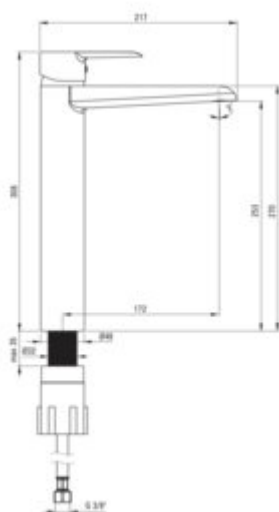

CORIO

Washbasin tap, tall

Product code: BFC_020K

EAN: 5907650817239

Color: chrome

Warranty [years]: 7

Mixer

Finish	chrome
Material	brass
Mixer type	single-handle, mixer
Installation method	standing
Total mixer height [mm]	308
Flow class [l/min]	Z - 4-9 l/min
Acoustic group [dB]	I (x <= 20)

Mixer cartridge

Ceramic cartridge size	40 mm
------------------------	-------

Spout

Mixer spout range [mm]	172
Material	brass

Aerator

Aerator type	flat, honeycomb
Aerator size	M24

Connecting hose

Length [mm]	450
Installation thread	3/8"
Connection thread	M10

Features:

- The mixer is equipped with a stream aerator
- The mixer body is made of the highest quality brass
- Z flow class (4-9 l/min) allowing for water consumption reduction
- The mounting sleeve facilitates the installation of the mixer
- 45 cm connection hoses included
- Only the best materials, the quality of which has been confirmed by laboratory tests
- Cleaning agent for fixtures in all colors available