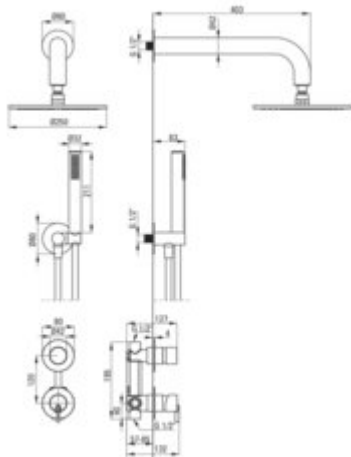

SILIA

Concealed shower set, with a shower head

Product code: NQS_F9YK

EAN: 5907650819202

Color: brushed steel

Warranty [years]: 7

 deante

Mixer

Mixer type	single-handle, mixer
Installation method	concealed
Flow class [l/min]	S - 15.1-19.8 l/min
Acoustic group [dB]	I (x <= 20)

Spout

Spout type	still
Range of shower/ bath spout [mm]	382

Shower overhead

Shape	round
Material	brass
Diameter [mm]	250
Anti-calc	yes
Number of functions	1

Hand shower

Number of functions	1
Anti-calc	yes
Stream type	rain
Additional features	cool-out

Hose

Length [mm]	1500
Braid material	PVC
Anti-twist	1

Angled hose connector

Finish	steel
Connection type	for the hose with hand shower holder
Shape	round
Material	brass
Connection thread	yes
Concealed mounting	yes

Features:

- Deante Design Studio Collection
- Noble form and timeless simplicity
- Flush-mounted installation ensures the aesthetics of the bathroom
- The mixer body is made of the highest quality brass
- Adjustable shower hand angle
- Anti-calc system facilitating the removal of limescale deposits
- Anti-calc hand shower
- Anti-twist system, preventing the hose from twisting
- Durable hose ends made of brass
- The set includes an orifice reducing the flow of water
- Dedicated cleaning agent, safe for cleaned surfaces
- Cool-out hand shower
- Only the best materials, the quality of which has been confirmed by laboratory tests
- Innovative and easy to maintain brushed steel coating
- The faucet includes a concealed element
- Coating applied using the PVD method
- Ceramic mechanical Click type function switch