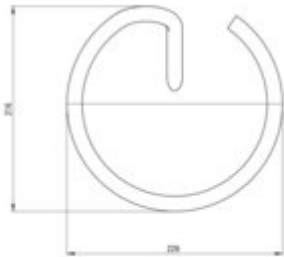

SILIA  
Towel hanger, wall-mounted

Product code: ADI\_0611

EAN: 5907650811671

Color: chrome

Warranty [years]: 2

**bathroom accessories**

Finish	chrome
Surface type	shine
Material	brass
Height [mm]	216
Width [mm]	226
Depth [mm]	62
Mounting kit included	yes