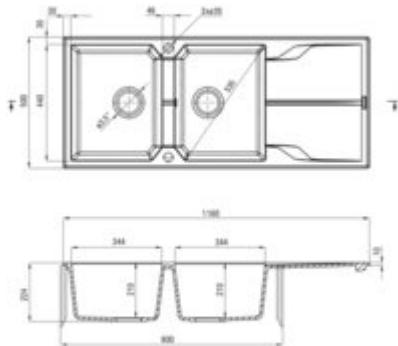

Product code: ZQN_S213

EAN: 5908212080382

Color: metallic grey

Warranty [years]: 18

Sink

Finish	metallic grey
Surface type	matte
Material	granite
Installation method	inset
Number of bowls	2
Minimum cabinet width [mm]	800
Width [mm]	500
Length [mm]	1160
Height [mm]	224
Bowl depth [mm]	210
2nd bowl depth [mm]	210
Cut-out Length [mm]	1140
Cut-out Width [mm]	480
Reversible	yes
Equipped with accessories	yes
Drain diameter	3.5"
Number of holes	2

Sink waste kit

Finish	steel
Plug type	automatic, manual
Low siphon/ Space saver	yes
possibility to connect a dishwasher/ washing machine	yes

Features:

- Properties of Deante granite: resistance to impact, high temperature, discoloration, therm
- Longest, 18 years warranty
- The sink is equipped with fittings with a connection to the dishwasher
- Accessories with automatic shut-off of the drain
- Hydrophobic properties repel water molecules
- The finish enriched with silver ions adds antiseptic properties
- Possibility to buy a sponge hook that fits perfectly with this model.
- Possibility to buy a cloth rail that fits perfectly with this model
- Reversible sink - possibility to install the bowl on the left or the right side
- Dedicated cleaning agent, safe for cleaned surfaces
- Space-saving siphon which facilitates e.g. sorting waste
- Possibility to purchase a drainer that perfectly fits this model