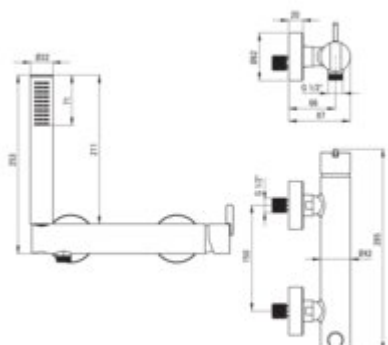

SILIA

Shower mixer, with shower set

Product code: BQS_F41M

EAN: 5907650818564

Color: brushed steel

Warranty [years]: 7

Mixer

| | |
|-------------------------|----------------------|
| Finish | steel |
| Material | brass |
| Mixer type | single-handle, mixer |
| Installation method | wall-mounted |
| Total mixer height [mm] | 87 |
| Flow class [l/min] | A <= 15 (9.1 - 15) |
| Acoustic group [dB] | I (x <= 20) |

Mixer cartridge

| | |
|------------------------|-------|
| Ceramic cartridge size | 35 mm |
|------------------------|-------|

Hose

| | |
|-------------|------|
| Length [mm] | 1500 |
| Anti-twist | 1 |

Hand shower

| | |
|---------------------|----------|
| Number of functions | 1 |
| Anti-calc | yes |
| Additional features | cool-out |

Features:

- Deante Design Studio Collection
- Noble form and timeless simplicity
- Handset holder integrated with the battery body
- The mixer body is made of the highest quality brass
- Only the best materials, the quality of which has been confirmed by laboratory tests
- Durable hose ends made of brass
- Anti-twist system, preventing the hose from twisting
- Cool-out hand shower
- Cleaning agent for fixtures in all colors available
- Innovative and easy to maintain brushed steel coating
- Coating applied using the PVD method