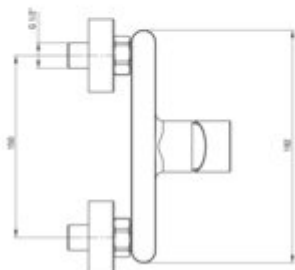

## Shower mixer, wall-mounted

Product code: BGA\_N40M

EAN: 5907650815358

Color: nero

Warranty [years]: 7

### Mixer

Finish	nero
Material	brass
Mixer type	single-handle, mixer
Installation method	wall-mounted
Total mixer height [mm]	117
Flow class [l/min]	B <= 25.2 (19.9 - 25.2)
Acoustic group [dB]	I (x <= 20)
Check valves	yes

### Mixer cartridge

Ceramic cartridge size	35 mm
------------------------	-------