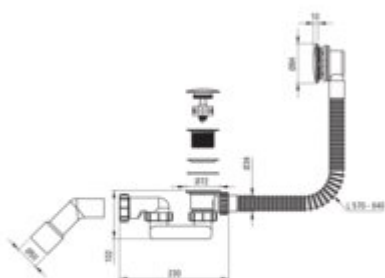

PRIZMA

Bathtub waste kit, click-clack

Product code: NHC_C57B

EAN: 5907650880431

Color: brushed bronze

Warranty [years]: 2

Plug

| | |
|----------------|-----------------|
| Finish | brushed bronze |
| purpose | with bath mixer |
| type | click-clack |
| Type | with overflow |
| Shape | round |
| Drain diameter | 1 1/2" |
| Easy clean | yes |

Aerator

| | |
|--------------|------------------|
| Aerator type | swivel, silicone |
| Stream type | full |
| Aerator size | M24 |
| Thread type | external |

Mixer

| | |
|---------------------|----------------------|
| Finish | brushed bronze |
| Mixer type | single-handle, mixer |
| Installation method | wall-mounted |
| Flow class [l/min] | A ≤ 15 (9.1 - 15) |
| Acoustic group [dB] | I (x ≤ 20) |

Handle

| | |
|--------|----------------|
| Finish | brushed bronze |
|--------|----------------|

Mixer cartridge

| | |
|------------------------|-------|
| Ceramic cartridge size | 35 mm |
|------------------------|-------|

Hand shower socket

| | |
|--------------------|-----|
| Protective bushing | yes |
|--------------------|-----|

Decorative cover

| | |
|-------------|---------|
| Material | plastic |
| Height [mm] | 10 |