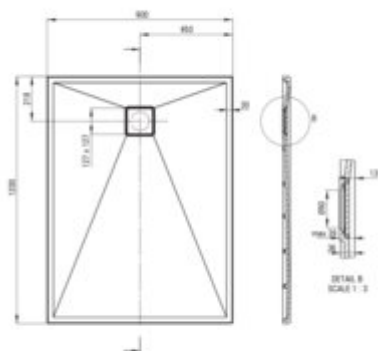

CORREO Granite shower tray, rectangular

Product code: KQR_543B

EAN: 5907650812630

Color: beige

Warranty [years]: 10

Material	granite
Shape	rectangular
Width [mm]	900
Length [mm]	1200
Height [mm]	36
Installation method	directly on the spout, on the construction material support, on the floor level
Drain diameter	90
possibility to cut to size	yes
Hydrophobicity	yes

Features:

- Dedicated cleaning agent, safe for cleaned surfaces
- Anti-slip properties of granite shower trays
- The finish enriched with silver ions adds antiseptic properties
- Properties of Deante granite: resistance to impact, high temperature, discoloration, therm
- Hydrophobic properties repel water molecules
- For installation at floor level, directly on the screed or supported by construction mater
- Possibility of cutting the granite shower tray
- Warning! The NHC_029C siphon fits this shower tray
- Only the best materials, the quality of which has been confirmed by laboratory tests
- Warning! The NHC_029D siphon fits this shower tray