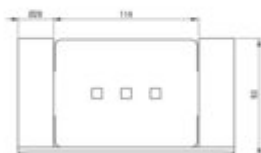

ROUND

Soap dish, wall-mounted

Product code: ADR_R411

EAN: 5907650834625

Color: brushed gold

Warranty [years]: 2

bathroom accessories

Finish	brushed gold
Surface type	brushed
Material	stainless steel
Height [mm]	28
Width [mm]	170
Depth [mm]	93
Mounting kit included	yes