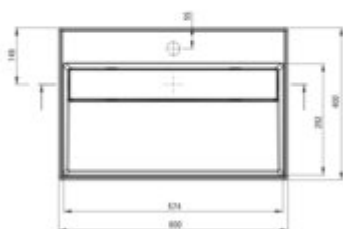

CORREO
Granite washbasin, countertop

Product code: CQR_AU6M

EAN: 5907650865247

Color: alabaster

Warranty [years]: 10

Finish	alabaster
Material	granite
Installation method	countertop/standing
Width [mm]	400
Length [mm]	600
Height [mm]	130
Depth [mm]	120
Pre-drilled tap holes	1
Antibacterial	yes
Hydrophobicity	yes
Without overflow	yes

Features:

- Properties of Deante granite: resistance to impact, high temperature, discoloration, therm
- Hydrophobic properties repel water molecules
- Only the best materials, the quality of which has been confirmed by laboratory tests
- The finish enriched with silver ions adds antiseptic properties
- Dedicated cleaning agent, safe for cleaned surfaces