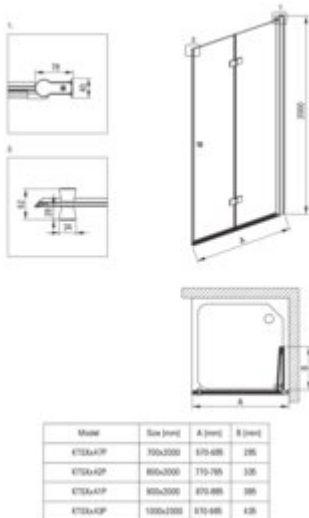

KERRIA PLUS

Shower doors, Kerria Plus system

Product code: KTSX043P

EAN: 5908212087398

Color: chrome

Warranty [years]: 5

Shower door

Finish	chrome
Width [mm]	1000
Height [mm]	2000
Glass finish	transparent
Glass thickness [mm]	6
Active cover	yes
installation	to be completed with KTS doors , to be completed with KTS walk-in
Side dimension [mm]	985
Adjustment range from [mm]	-10
Masking of assembly elements	yes
Profiles levelling the curvature of the walls	yes
Holders	with safety
Tempered glass TOTAL WHITE	yes
Reversible doors	yes
Silent closing	yes
Installation without shower tray	yes
possible	
Lifting hinges	yes
Hinges flush with the glass	yes

Showe cabin

Side dimension [mm]	985
---------------------	-----

Features:

- Only the best materials, the quality of which has been confirmed by laboratory tests
- Important! For recessed installation, be sure to buy the appropriate KTS_NOOX or KTS_000X
- Safe and durable tempered glass
- Reversible door that allows the cabin to be mounted on the right or left side
- Possibility to install the cabin without a shower tray, directly on the tiles
- Hydrophobic Active-Cover coating that makes it easier for water to run off the glass
- Covering of assembly elements
- Precise door closing through lifting hinges
- Modern handles with glass protection
- TOTALWHITE transparent glass
- Profiles leveling the curvature of the walls
- Hinges in the plane of the glass
- Dedicated cleaning agent, safe for cleaned surfaces
- Folding door handle included
- Resistance to impacts, chemicals and stains in accordance with PN-EN 14428+A1:2008 norm, c
- Dedicated to Active Cover surfaces