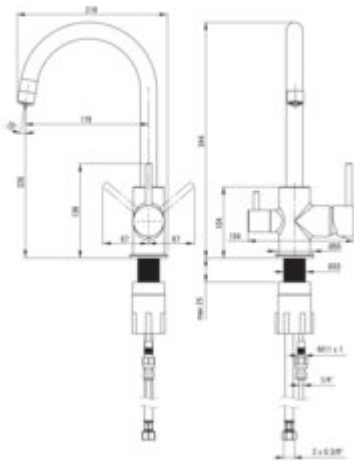

Kitchen tap, with water filter connection

Product code: BCH_064M

EAN: 5908212089415

Color: chrome

Warranty [years]: 7

Mixer

Finish	chrome
Material	brass
Mixer type	mixer, for the water filter connection
Installation method	standing
Total mixer height [mm]	344
Flow class [l/min]	A <= 15 (9.1 - 15)
Acoustic group [dB]	II (20 < x <= 30)

Mixer cartridge

Ceramic cartridge size	35 mm
------------------------	-------

Spout

Spout type	swivel
Mixer spout range [mm]	180
Material	brass

Function switch

Switch type	mechanical
-------------	------------

Aerator

Aerator type	other
Aerator size	M22

Connecting hose

Length [mm]	450
Installation thread	3/8"
Connection thread	M10

Features:

- The mixer body is made of the highest quality brass
- The mixer is equipped with a stream aerator
- The mounting sleeve facilitates the installation of the mixer
- 45 cm connection hoses included
- Tap with connection to a water filter
- Only the best materials, the quality of which has been confirmed by laboratory tests
- Durable hose ends made of brass
- Cleaning agent for fixtures in all colors available