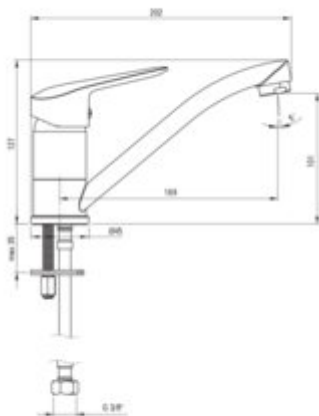

BORO

Washbasin tap

Product code: BMO_N26M

EAN: 5907650809753

Color: nero

Warranty [years]: 7

Mixer

Finish	nero
Material	brass
Mixer type	single-handle, mixer
Installation method	standing
Total mixer height [mm]	123
Flow class [l/min]	S - 15.1-19.8 l/min
Acoustic group [dB]	II (20 < x <= 30)

Mixer cartridge

Ceramic cartridge size	35 mm
------------------------	-------

Spout

Spout type	swivel
Mixer spout range [mm]	159
Material	steel 304

Aerator

Aerator type	honeycomb
Aerator size	M24

Connecting hose

Length [mm]	350
Installation thread	3/8"
Connection thread	M10

Features:

- Only the best materials, the quality of which has been confirmed by laboratory tests
- Innovative, durable and easy to clean Nero coating
- 45 cm connection hoses included
- The mixer is equipped with a stream aerator
- Cleaning agent for fixtures in all colors available