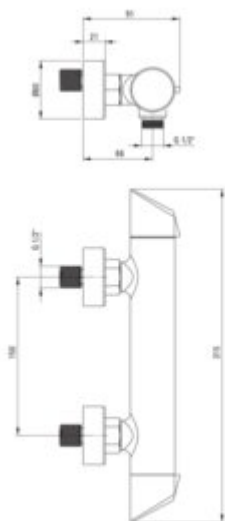

ARNIKA

Shower mixer, wall-mounted

Product code: BQA_N40M

EAN: 5908212074169

Color: nero

Warranty [years]: 7

Mixer

| | |
|---------------------|---------------------|
| Finish | nero |
| Material | brass |
| Mixer type | two-handle, mixer |
| Installation method | wall-mounted |
| Flow class [l/min] | S - 15.1-19.8 l/min |
| Acoustic group [dB] | I (x ≤ 20) |
| Check valves | yes |

Mixer cartridge

| | |
|------------------------|------|
| Ceramic cartridge size | 1/2" |
|------------------------|------|

Features:

- Deante Design Studio Collection
- Design full of beauty and harmony
- The mixer body is made of the highest quality brass
- Innovative, durable and easy to clean Nero coating
- The variety of colours gives many arrangement possibilities
- Only the best materials, the quality of which has been confirmed by laboratory tests
- The mixer is equipped with non-return valves so that the mixed water does not flow back in
- Cleaning agent for fixtures in all colors available