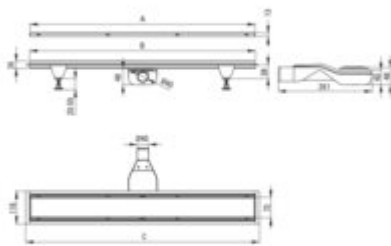

# Linear drain, floor

**Product code:** KOS\_N10D

**EAN:** 5907650814399

**Color:** nero

**Warranty [years]:** 10

Model	A [mm]	B [mm]	C [mm]
KOS-N10D	600	600	600
KOS-N10D	600	700	700
KOS-N10D	700	600	600
KOS-N10D	600	600	600
KOS-N10D	600	1000	1000

Finish	nero
Length [mm]	1000
Material	stainless steel
Siphon flow [l/min]	36
Siphon 360 degrees	yes
Siphon included	yes
Siphon cleaned from the top	yes
Connection diameter [mm]	50
adjustable feet included	yes
Reversible drain	yes
Waterproofing mat	yes

## Features:

- The drain is made of high quality stainless steel
- The set includes feet for easy leveling and a hook for removing the grate
- Easy to clean siphon
- Only the best materials, the quality of which has been confirmed by laboratory tests
- Hygienic certificate of the National Institute of Hygiene confirming the product's compliance
- Dedicated cleaning agent, safe for cleaned surfaces
- Possibility to choose installation method
- Insert wet/dry - effective barrier against sewage odors