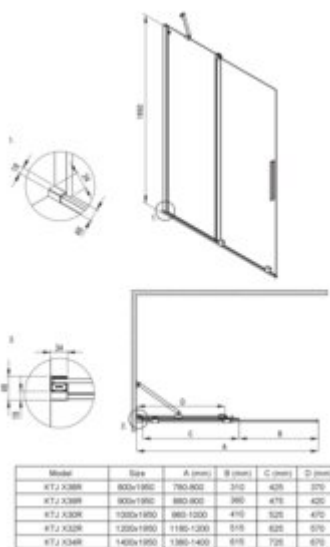

**PRIZMA**  
Shower cabin, rectangular

**Product code:** KPNNP10S08

**EAN:** 5907650899518

**Color:** nero

**Warranty [years]:** 5

**Showe cabin (KTJ\_N30R)**

Finish	nero
Width [mm]	1000
Height [mm]	1950
Glass finish	transparent
Glass thickness [mm]	6
Active cover	yes
Side dimension [mm]	1000
Railings	short to perpendicular wall/long to parallel wall
Tempered glass TOTAL WHITE	no
Reversible doors	yes
Installation without shower tray possible	yes
Possibility to install a railing to a perpendicular wall	yes

**Showe cabin (KTJ\_N38P)**

Finish	nero
Width [mm]	800
Height [mm]	1950
Glass finish	transparent
Glass thickness [mm]	6
Active cover	yes
Side dimension [mm]	780
Tempered glass TOTAL WHITE	no
Reversible doors	yes
Installation without shower tray possible	yes