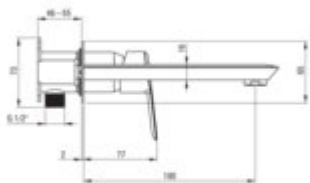

ARNIKA

Washbasin tap, concealed

Product code: BQA_N54L

EAN: 5908212075531

Color: nero

Warranty [years]: 7

Mixer

Finish	nero
Material	brass
Mixer type	single-handle, mixer
Installation method	concealed
Total mixer height [mm]	252
Flow class [l/min]	Z - 4-9 l/min
Acoustic group [dB]	I (x <= 20)

Mixer cartridge (XDC00GNZA)

Ceramic cartridge size	35 mm
------------------------	-------

Mixer cartridge (XDS00GNZA)

Ceramic cartridge size	35 mm
------------------------	-------

Spout

Spout type	still
Mixer spout range [mm]	180
Material	brass

Aerator

Aerator type	silicone
Aerator size	M24

Features:

- Deante Design Studio Collection
- The mixer body is made of the highest quality brass
- Design full of beauty and harmony
- The mixer is equipped with a stream aerator
- Silicone aerator for easy limescale removal
- Flush-mounted installation ensures the aesthetics of the bathroom
- Z flow class (4-9 l/min) allowing for water consumption reduction
- Innovative, durable and easy to clean Nero coating
- The variety of colours gives many arrangement possibilities
- Only the best materials, the quality of which has been confirmed by laboratory tests
- Cleaning agent for fixtures in all colors available
- The faucet includes a concealed element