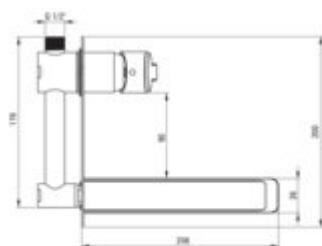

ARNIKA

Washbasin tap, concealed

Product code: BQA_N54L

EAN: 5908212075531

Color: nero

Warranty [years]: 7

Mixer

Finish	nero
Material	brass
Mixer type	single-handle, mixer
Installation method	concealed
Total mixer height [mm]	252
Flow class [l/min]	Z - 4-9 l/min
Acoustic group [dB]	I (x <= 20)

Mixer cartridge (XDC00GNZA)

Ceramic cartridge size	35 mm
------------------------	-------

Mixer cartridge (XDS00GNZA)

Ceramic cartridge size	35 mm
------------------------	-------

Spout

Spout type	still
Mixer spout range [mm]	180
Material	brass

Aerator

Aerator type	silicone
Aerator size	M24

Features:

- Deante Design Studio Collection
- The mixer body is made of the highest quality brass
- Design full of beauty and harmony
- The mixer is equipped with a stream aerator
- Silicone aerator for easy limescale removal
- Flush-mounted installation ensures the aesthetics of the bathroom
- Z flow class (4-9 l/min) allowing for water consumption reduction
- Innovative, durable and easy to clean Nero coating
- The variety of colours gives many arrangement possibilities
- Only the best materials, the quality of which has been confirmed by laboratory tests
- Cleaning agent for fixtures in all colors available
- The faucet includes a concealed element