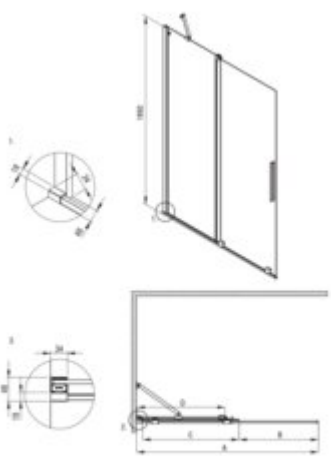

PRIZMA

Shower wall, walk-in

Product code: KTJ_A38R

EAN: 5907650889373

Color: bianco

Warranty [years]: 5

Model	Size	A (mm)	B (mm)	C (mm)	D (mm)
KTJ K38R	800x1950	780-800	310	420	370
KTJ K38R	900x1950	860-900	360	470	420
KTJ K38R	1000x1950	960-1000	410	520	470
KTJ K38R	1200x1950	1160-1200	510	620	570
KTJ K38R	1400x1950	1360-1400	610	720	670

Finish	bianco
Width [mm]	800
Height [mm]	1950
Glass finish	transparent
Glass thickness [mm]	6
Active cover	yes
Side dimension [mm]	800
Railings	short to perpendicular wall/long to parallel wall
Reversible doors	yes
Installation without shower tray possible	yes
Possibility to install a railing to a perpendicular wall	yes

Features:

- Only the best materials, the quality of which has been confirmed by laboratory tests
- Hydrophobic Active-Cover coating that makes it easier for water to run off the glass
- Dedicated to Active Cover surfaces
- Possibility to install the cabin without a shower tray, directly on the tiles
- Safe and durable tempered glass
- Resistance to impacts, chemicals and stains in accordance with PN-EN 14428+A1:2008 norm, c
- Free combination of elements
- Dedicated cleaning agent for cleaned surfaces
- The set includes two rails - short and long