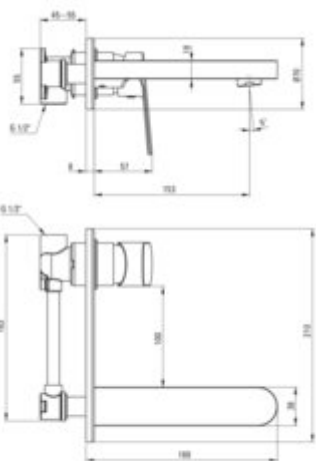

ALPINIA

Washbasin tap, concealed

Product code: BGA_N54L

EAN: 5907650817024

Color: nero

Warranty [years]: 7

Mixer

| | |
|-------------------------|----------------------|
| Finish | nero |
| Material | brass |
| Mixer type | mixer, single-handle |
| Installation method | concealed |
| Total mixer height [mm] | 188 |
| Flow class [l/min] | Z - 4-9 l/min |
| Acoustic group [dB] | II (20 < x <= 30) |

Mixer cartridge

| | |
|------------------------|-------|
| Ceramic cartridge size | 35 mm |
|------------------------|-------|

Spout

| | |
|------------------------|-------|
| Spout type | still |
| Mixer spout range [mm] | 153 |
| Material | brass |

Aerator

| | |
|--------------|-----------|
| Aerator type | honeycomb |
| Aerator size | M24 |

Features:

- Light and subtle design
- Innovative, durable and easy to clean Nero coating
- Flush-mounted installation ensures the aesthetics of the bathroom
- Z flow class (4-9 l/min) allowing for water consumption reduction
- Coin-slot aerator
- Only the best materials, the quality of which has been confirmed by laboratory tests
- The mixer body is made of the highest quality brass
- The mixer is equipped with a stream aerator
- Cleaning agent for fixtures in all colors available
- The faucet includes a concealed element