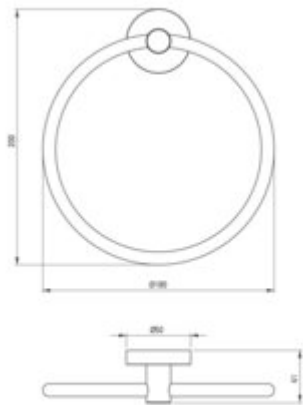

## Towel hanger

**Product code:** ADJ\_0611

**EAN:** 5907650860457

**Color:** chrome

**Warranty [years]:** 2

Finish	chrome
Surface type	shine
Material	steel 304
Height [mm]	200
Width [mm]	180
Depth [mm]	41
Mounting kit included	yes