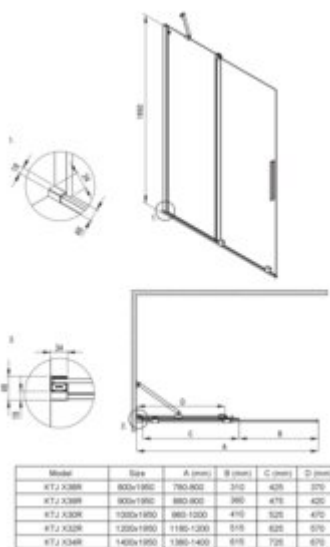

PRIZMA
Shower cabin, rectangular

Product code: KPNNP10S09

EAN: 5907650899549

Color: nero

Warranty [years]: 5

Showe cabin (KTJ_N30R)

Finish	nero
Width [mm]	1000
Height [mm]	1950
Glass finish	transparent
Glass thickness [mm]	6
Active cover	yes
Side dimension [mm]	1000
Railings	short to perpendicular wall/long to parallel wall
Tempered glass TOTAL WHITE	no
Reversible doors	yes
Installation without shower tray possible	yes
Possibility to install a railing to a perpendicular wall	yes

Showe cabin (KTJ_N39P)

Finish	nero
Width [mm]	900
Height [mm]	1950
Glass finish	transparent
Glass thickness [mm]	6
Active cover	yes
Side dimension [mm]	880
Tempered glass TOTAL WHITE	no
Reversible doors	yes
Installation without shower tray possible	yes

Shower door

rails	adjustable stiffening the cabin
-------	---------------------------------

Features:

- Safe and durable tempered glass
- Hydrophobic Active-Cover coating that makes it easier for water to run off the glass
- Dedicated to Active Cover surfaces
- Only the best materials, the quality of which has been confirmed by laboratory tests
- Possibility to install the cabin without a shower tray, directly on the tiles
- Resistance to impacts, chemicals and stains in accordance with PN-EN 14428+A1:2008 norm, c
- Free combination of elements
- Dedicated cleaning agent, safe for cleaned surfaces