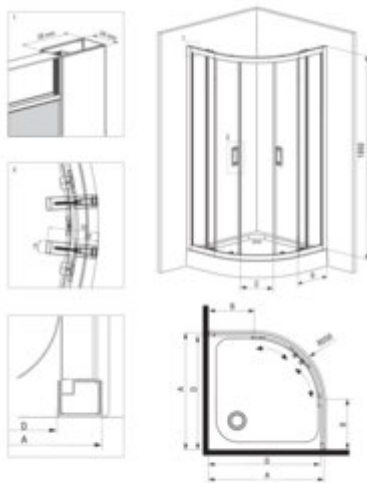

FUNKIA
Shower cabin, half round

Product code: KYP_N51K
EAN: 5908212090312
Color: nero
Warranty [years]: 5

Model	Size	A [mm]	B [mm]	C [mm]	D [mm]	
KYP-N51K	800x900	700	700	270	420	700
KYP-N51K	800x900	800	800	240	520	800

Finish	nero
Shape	half round
Width [mm]	900
Length [mm]	900
Height [mm]	1850
Glass finish	transparent
Glass thickness [mm]	5
Side dimension [mm]	895
arc radius [mm]	550
Adjustment range from [mm]	-10
Masking of assembly elements	yes
Profiles levelling the curvature of the walls	yes
Silent closing	yes
Installation without shower tray possible	yes
Detachable lower rollers	yes

Features:

- Only the best materials, the quality of which has been confirmed by laboratory tests
- Safe and durable tempered glass
- Bottom rollers allow for the door detachment and easier product care
- Covering of assembly elements
- Possibility to install the cabin without a shower tray, directly on the tiles
- Dedicated cleaning agent, safe for cleaned surfaces
- Profiles leveling the curvature of the walls
- Resistance to impacts, chemicals and stains in accordance with PN-EN 14428+A1:2008 norm, c
- Enclosure sold without the tray