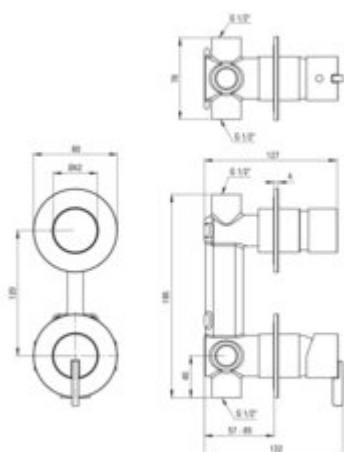

SILIA

Shower mixer, concealed

Product code: BQS_N44P

EAN: 5907650818571

Color: nero

Warranty [years]: 7

Mixer

Finish	nero
Material	brass
Mixer type	single-handle, mixer
Installation method	concealed
Flow class [l/min]	S - 15.1-19.8 l/min
Acoustic group [dB]	I (x ≤ 20)

Mixer cartridge

Ceramic cartridge size	35 mm
------------------------	-------

Function switch

Switch type	click mechanical
-------------	------------------

Features:

- Deante Design Studio Collection
- Noble form and timeless simplicity
- Ceramic mechanical Click type function switch
- Innovative, durable and easy to clean Nero coating
- Flush-mounted installation ensures the aesthetics of the bathroom
- The mixer body is made of the highest quality brass
- Only the best materials, the quality of which has been confirmed by laboratory tests
- Cleaning agent for fixtures in all colors available