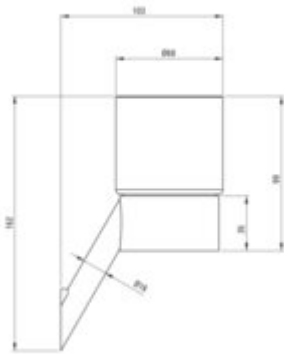

SILIA  
Tumbler, wall-mounted

Product code: ADI\_0911

EAN: 5907650811657

Color: chrome

Warranty [years]: 2

**bathroom accessories**

Finish	chrome
Surface type	shine
Material	brass, glass
Height [mm]	162
Width [mm]	68
Depth [mm]	103
Mounting kit included	yes