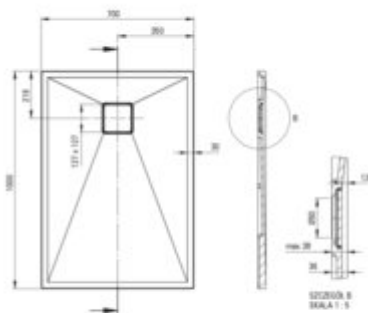

CORREO Granite shower tray, rectangular

Product code: KQR_N75B

EAN: 5907650837398

Color: nero

Warranty [years]: 10

Finish	nero
Material	granite
Shape	rectangular
Width [mm]	700
Length [mm]	1000
Height [mm]	36
Installation method	on the construction material support, directly on the spout, on the floor level
Drain diameter	90
possibility to cut to size	yes
Hydrophobicity	yes

Features:

- Properties of Deante granite: resistance to impact, high temperature, discoloration, therm
- Hydrophobic properties repel water molecules
- For installation at floor level, directly on the screed or supported by construction mater
- Possibility of cutting the granite shower tray
- Warning! The NHC_029C siphon fits this shower tray
- Warning! The NHC_029D siphon fits this shower tray
- Dedicated cleaning agent, safe for cleaned surfaces
- Only the best materials, the quality of which has been confirmed by laboratory tests
- Anti-slip properties of granite shower trays
- The finish enriched with silver ions adds antiseptic properties