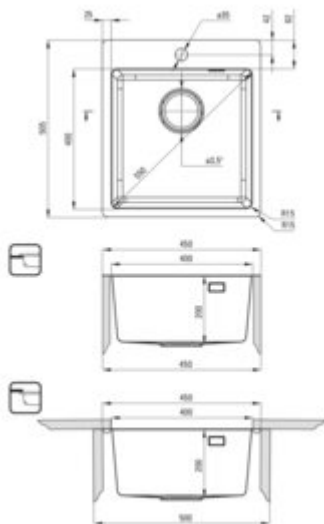

OLFATO PRECIOUS

Steel sink, 1-bowl

Product code: ZPO_R10A

EAN: 5907650837466

Color: brushed gold

Warranty [years]: 2

Sink

Finish	brushed gold
Surface type	brushed
Material	stainless steel
Installation method	inset, flush, undermount
Number of bowls	1
Minimum cabinet width [mm]	450
Width [mm]	505
Length [mm]	450
Height [mm]	200
Bowl depth [mm]	200
Cut-out Length [mm]	430
Cut-out Width [mm]	485
Cut-out Length [mm]	400
Cut-out Width [mm]	400
Reversible	no
Equipped with accessories	yes
Drain diameter	3.5"
Number of holes	1

Sink waste kit

Finish	brushed gold
Plug type	manual
Low siphon/ Space saver	yes
possibility to connect a dishwasher/ washing machine	yes

Features:

- Deante Design Studio Collection
- High-strength stainless steel
- The sink is equipped with fittings with a connection to the dishwasher
- Natural antiseptic properties of steel
- The exceptionally spacious and deep bowl will even accommodate trays taken out of the oven
- Space-saving siphon which facilitates e.g. sorting waste
- Dedicated cleaning agent, safe for cleaned surfaces
- Coating applied using the PVD method
- Self-drilling tap hole - without voiding the warranty.