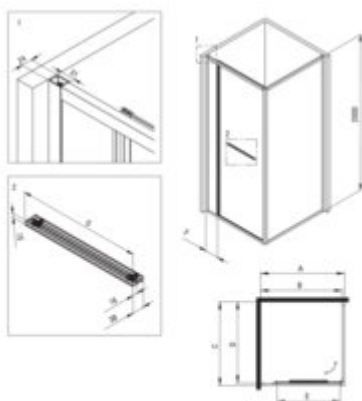

SQUARE

Shower cabin, square

Product code: KQB_N088P

EAN: 5907650898290

Color: nero

Warranty [years]: 5

Finish	nero
Shape	square
Width [mm]	800
Length [mm]	800
Height [mm]	2000
Glass finish	transparent
Glass thickness [mm]	6
Active cover	yes
Adjustment range up to [mm]	20
Masking of assembly elements	yes
Profiles levelling the curvature of the walls	yes
Reversible doors	yes
Installation without shower tray possible	yes
Double top rollers with ball bearings	yes
Detachable lower rollers	yes

Features:

- The doors slide inside the enclosure - more space in every bathroom.
- Safe and durable tempered glass
- Hydrophobic Active-Cover coating that makes it easier for water to run off the glass
- Innovative, durable and easy to clean Nero coating
- Only the best materials, the quality of which has been confirmed by laboratory tests
- Dedicated to Active Cover surfaces
- Resistance to impacts, chemicals and stains in accordance with PN-EN 14428+A1:2008 norm, c
- Possibility to install the cabin without a shower tray, directly on the tiles
- Reversible door that allows the cabin to be mounted on the right or left side
- Profiles leveling the curvature of the walls
- Covering of assembly elements
- Double top rollers with ball bearings
- Dedicated cleaning agent, safe for cleaned surfaces