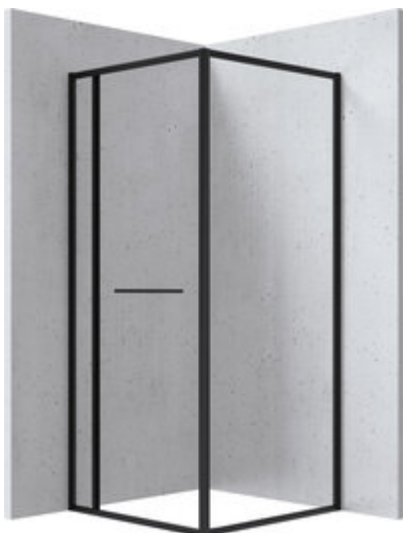

SQUARE

Shower cabin, square

Product code: KQB_N088P

EAN: 5907650898290

Color: nero

Warranty [years]: 5

Finish	nero
Shape	square
Width [mm]	800
Length [mm]	800
Height [mm]	2000
Glass finish	transparent
Glass thickness [mm]	6
Active cover	yes
Adjustment range up to [mm]	20
Masking of assembly elements	yes
Profiles levelling the curvature of the walls	yes
Reversible doors	yes
Installation without shower tray possible	yes
Double top rollers with ball bearings	yes
Detachable lower rollers	yes

Features:

- The doors slide inside the enclosure - more space in every bathroom.
- Safe and durable tempered glass
- Hydrophobic Active-Cover coating that makes it easier for water to run off the glass
- Innovative, durable and easy to clean Nero coating
- Only the best materials, the quality of which has been confirmed by laboratory tests
- Dedicated to Active Cover surfaces
- Resistance to impacts, chemicals and stains in accordance with PN-EN 14428+A1:2008 norm, c
- Possibility to install the cabin without a shower tray, directly on the tiles
- Reversible door that allows the cabin to be mounted on the right or left side
- Profiles leveling the curvature of the walls
- Covering of assembly elements
- Double top rollers with ball bearings
- Dedicated cleaning agent, safe for cleaned surfaces