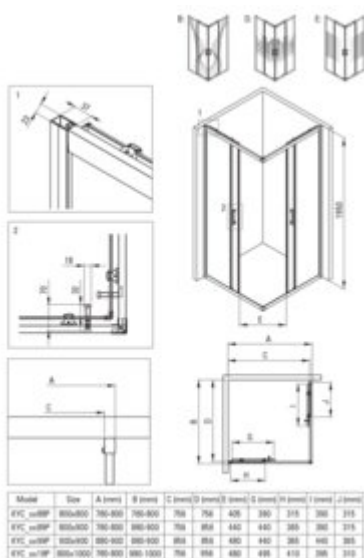

FUNKIA EVO

Shower cabin, square

Product code: KYC_NB88P

EAN: 5907650898757

Color: nero

Warranty [years]: 5

Finish	nero
Shape	square
Width [mm]	800
Length [mm]	800
Height [mm]	1950
Glass finish	transparent
Glass thickness [mm]	5
Active cover	yes
Adjustment range up to [mm]	20
Masking of assembly elements	yes
Profiles levelling the curvature of the walls	yes
Reversible doors	yes
Installation without shower tray possible	yes
Double top rollers with ball bearings	yes
Detachable lower rollers	yes
Quick assembly with clips	yes

Features:

- An innovative combination of granite and steel
-
- Hydrophobic Active-Cover coating that makes it easier for water to run off the glass
- Dedicated to Active Cover surfaces
- Double top rollers with ball bearings
- Bottom rollers allow for the door detachment and easier product care
- Possibility to install the cabin without a shower tray, directly on the tiles
- Safe and durable tempered glass
- Resistance to impacts, chemicals and stains in accordance with PN-EN 14428+A1:2008 norm, c
- The profile system makes it possible to reduce the curvature of the walls
- Covering of assembly elements
- Only the best materials, the quality of which has been confirmed by laboratory tests
- Dedicated cleaning agent, safe for cleaned surfaces