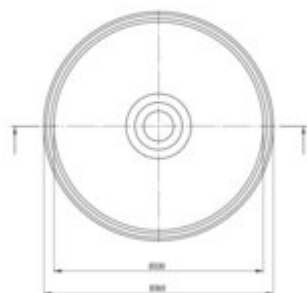

SILIA

Granite washbasin, countertop

Product code: CQS_SU4S

EAN: 5907650813842

Color: metallic grey

Warranty [years]: 10

Finish	metallic grey
Material	granite
Installation method	countertop/standing
Width [mm]	360
Height [mm]	120
Depth [mm]	100
Antibacterial	yes
Hydrophobicity	yes
Without overflow	yes

Features:

- Deante Design Studio Collection
- Only the best materials, the quality of which has been confirmed by laboratory tests
- Properties of Deante granite: resistance to impact, high temperature, discoloration, therm
- Hydrophobic properties repel water molecules
- The finish enriched with silver ions adds antiseptic properties
- Dedicated cleaning agent, safe for cleaned surfaces