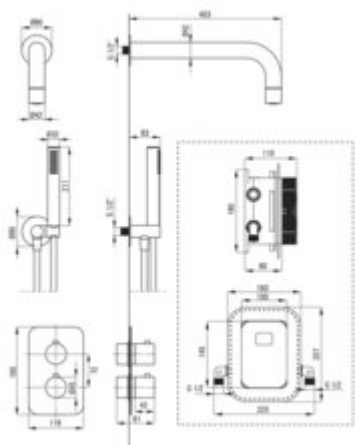

BOX

Concealed shower set, with thermostatic BOX

Product code: BXYZAEBT

EAN: 5907650889786

Color: bianco

Warranty [years]: 7

Mixer (BXY_AEBT)

Mixer type	Concealed BOX
Installation method	concealed

Mixer (BXY_X44T)

Mixer type	Concealed BOX, thermostatic
Installation method	concealed
Flow class [l/min]	S - 15.1-19.8 l/min
Acoustic group [dB]	I (x ≤ 20)

Spout

Spout type	still
Range of shower/ bath spout [mm]	382

Shower overhead

Shape	round
Material	brass
thickness	42
Diameter [mm]	42
Anti-calc	yes
Number of functions	1
Stream type	rain

Hand shower

Number of functions	1
Anti-calc	yes
Stream type	rain
Additional features	cool-out

Hose

Length [mm]	1500
Braid material	PVC
Anti-twist	1

Angled hose connector

Finish	bianco
Connection type	for the hose with hand shower holder
Shape	round
Material	brass
Connection thread	yes
Concealed mounting	yes