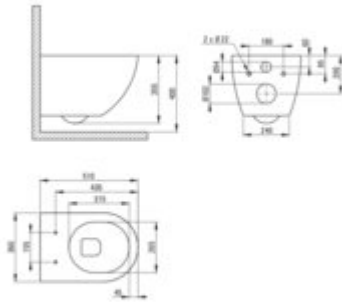

PEONIA

Toilet bowl, with seat

Product code: CDEDDZPW
EAN: 5907650820505
Color: anthracite, titanium
Warranty [years]: 10

Toilet bowl

Finish	anthracite, titanium
Material	ceramic
Type	wall-mounted
Rim type	rimless
Hidden mountings	yes
Width [mm]	360
Length [mm]	510
Height [mm]	355
Mounting holes spacing / Axis [mm]	180
Toilet seat	included
Designed for installation with a mechanical concealed frame with a 3/6 l drain valve setting	no
Mounting kit included	yes
Additional features	toilet seat included

Toilet seat

Finish	anthracite, titanium
Material	duroplast
Slow-close toilet seat	yes
Slim toilet seat	yes
Width [mm]	366
Length [mm]	446
Chrome hinges	yes
Quick seat detachment	yes
Antibacterial	yes

Features:

- Hard and durable ceramics does not lose its properties with long use
- Antibacterial coating, preventing the growth of microorganisms
- Rimless bowl for easy cleaning and hygiene
- Soft-close toilet seat included
- Mounting system with hidden fixings
- Hygienic certificate of the National Institute of Hygiene confirming the product's complia
- Dedicated cleaning agent, safe for cleaned surfaces