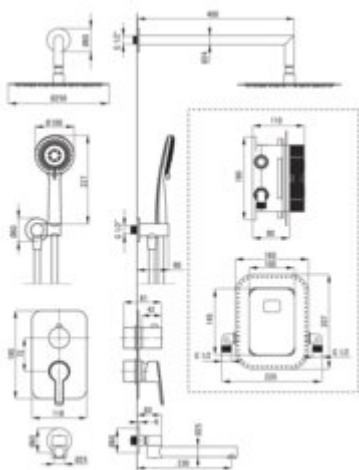

ARNIKA
Concealed shower set

Product code: BXYYNQAM
EAN: 5907650859550
Color: nero
Warranty [years]: 7

Mixer (BXY_NQAM)

Mixer type	Concealed BOX, mixer
Installation method	concealed

Mixer (BXY_X44M)

Mixer type	Concealed BOX, mixer
Installation method	concealed
Flow class [l/min]	B ≤ 25.2 (19.9 - 25.2)
Acoustic group [dB]	I (x ≤ 20)

Spout (NAC_N47K)

Spout type	still
Range of shower/ bath spout [mm]	325

Spout (NAC_N87K)

Spout type	foldable
Range of shower/ bath spout [mm]	230

Shower overhead

Shape	round
Material	steel 304
Diameter [mm]	250
Anti-calc	yes
Stream type	rain
Quick response time for turning the water on and off	yes

Hand shower

Number of functions	3
Anti-calc	yes
Stream type	rain, mixed, hydromassage

Hose

Length [mm]	1500
Braid material	PVC
Anti-twist	1

Angled hose connector

Finish	nero
Connection type	for the hose with hand shower holder
Shape	round
Material	brass
Connection thread	yes
Concealed mounting	yes

Features:

- Deante Design Studio Collection
- Ultra thin steel head
- Anti-twist system, preventing the hose from twisting
- Anti-calc system facilitating the removal of limescale deposits
- Anti-calc hand shower
- Only the best materials, the quality of which has been confirmed by laboratory tests
- Flush-mounted installation ensures the aesthetics of the bathroom
- Foldable spout increase comfort and safety of use
- Durable hose ends made of brass