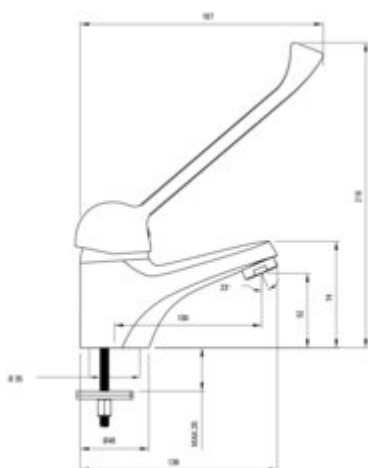

JOKO

Washbasin tap

Product code: BOJ_020C

EAN: 5908212086605

Color: chrome

Warranty [years]: 5

Mixer

| | |
|-------------------------|----------------------|
| Finish | chrome |
| Material | brass |
| Mixer type | mixer, single-handle |
| Installation method | standing |
| Total mixer height [mm] | 216 |
| Flow class [l/min] | A <= 15 (9.1 - 15) |
| Acoustic group [dB] | I (x <= 20) |
| Clinic lever | yes |

Mixer cartridge

| | |
|------------------------|-------|
| Ceramic cartridge size | 40 mm |
|------------------------|-------|

Spout

| | |
|------------------------|-------|
| Spout type | still |
| Mixer spout range [mm] | 100 |
| Material | brass |

Aerator

| | |
|--------------|-----------|
| Aerator type | honeycomb |
| Aerator size | M24 |

Connecting hose

| | |
|---------------------|------|
| Length [mm] | 350 |
| Installation thread | 3/8" |
| Connection thread | M10 |