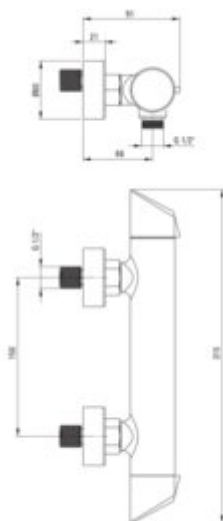

ARNIKA

Shower mixer, wall-mounted

Product code: BQA_040M

EAN: 5908212053270

Color: chrome

Warranty [years]: 7

Mixer

Finish	chrome
Material	brass
Mixer type	two-handle, mixer
Installation method	wall-mounted
Total mixer height [mm]	91
Flow class [l/min]	S - 15.1-19.8 l/min
Acoustic group [dB]	I (x <= 20)
Check valves	yes

Mixer cartridge

Ceramic cartridge size	1/2"
------------------------	------

Features:

- Deante Design Studio Collection
- The mixer body is made of the highest quality brass
- The mixer is equipped with non-return valves so that the mixed water does not flow back in
- Design full of beauty and harmony
- The variety of colours gives many arrangement possibilities
- Only the best materials, the quality of which has been confirmed by laboratory tests
- Cleaning agent for fixtures in all colors available