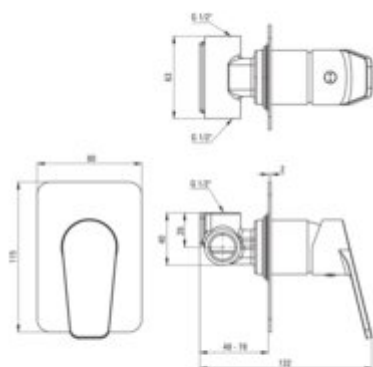

JASMIN

Shower mixer, concealed

Product code: BGJ_N44L

EAN: 5908212097748

Color: nero

Warranty [years]: 7

Mixer

Finish	nero
Material	brass
Mixer type	mixer, single-handle
Installation method	concealed
Flow class [l/min]	S - 15.1-19.8 l/min
Acoustic group [dB]	I (x ≤ 20)

Mixer cartridge

Ceramic cartridge size	35 mm
------------------------	-------

Features:

- The mixer body is made of the highest quality brass
- Flush-mounted installation ensures the aesthetics of the bathroom
- Innovative, durable and easy to clean Nero coating
- Only the best materials, the quality of which has been confirmed by laboratory tests
- Cleaning agent for fixtures in all colors available
- The faucet includes a concealed element