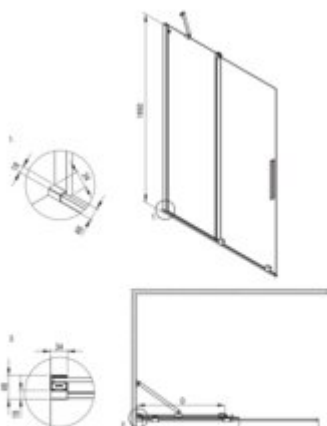

PRIZMA
Shower cabin, square

Product code: KPNDP08P08

EAN: 5907650899785

Color: titanium

Warranty [years]: 5

| Model | Type | A (mm) | B (mm) | C (mm) | D (mm) |
|----------|-----------|-----------|--------|--------|--------|
| WTJ K388 | 800x1950 | 790-800 | 310 | 620 | 370 |
| WTJ K388 | 900x1950 | 880-900 | 360 | 670 | 420 |
| WTJ K326 | 1200x1950 | 1180-1200 | 410 | 720 | 470 |
| WTJ K326 | 1200x1950 | 1180-1200 | 510 | 820 | 570 |
| WTJ K348 | 1400x1950 | 1380-1400 | 510 | 720 | 570 |

Showe cabin

| | |
|--|---|
| Finish | titanium |
| Width [mm] | 800 |
| Height [mm] | 1950 |
| Glass finish | transparent |
| Glass thickness [mm] | 6 |
| Active cover | yes |
| Side dimension [mm] | 800 |
| Railings | short to perpendicular wall/long to parallel wall |
| Reversible doors | yes |
| Installation without shower tray possible | yes |
| Possibility to install a railing to a perpendicular wall | yes |