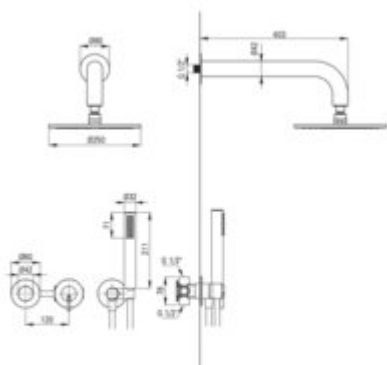

Product code: NQS_A0YK

EAN: 5907650866282

Color: bianco

Warranty [years]: 7

Mixer

Mixer type	single-handle, mixer
Installation method	concealed
Flow class [l/min]	S - 15.1-19.8 l/min
Acoustic group [dB]	I (x ≤ 20)

Spout

Spout type	still
Range of shower/ bath spout [mm]	382

Shower overhead

Shape	round
Material	steel 304
thickness	55
Diameter [mm]	250
Anti-calc	yes
Number of functions	1
Stream type	rain
Quick response time for turning the water on and off	yes

Hand shower

Number of functions	1
Anti-calc	yes
Stream type	rain
Additional features	cool-out

Hose

Length [mm]	1500
Braid material	PVC
Anti-twist	1

Angled hose connector

Finish	bianco
Connection type	for the hose with hand shower holder
Shape	round
Material	brass
Connection thread	yes
Concealed mounting	yes

Features:

- Deante Design Studio Collection
- Noble form and timeless simplicity
- Flush-mounted installation ensures the aesthetics of the bathroom
- The mixer body is made of the highest quality brass
- Only the best materials, the quality of which has been confirmed by laboratory tests
- Adjustable shower hand angle
- Anti-calc hand shower
- Anti-calc system facilitating the removal of limescale deposits
- Anti-twist system, preventing the hose from twisting
- Cool-out hand shower
- Durable hose ends made of brass
- The faucet includes a concealed element
- Innovative and easy-to-maintain coating - bianco