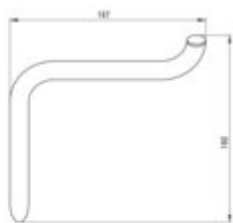

SILIA  
Toilet paper holder, wall-mounted

Product code: ADI\_N211

EAN: 5907650811954

Color: nero

Warranty [years]: 2

**bathroom accessories**

Finish	nero
Surface type	matte
Material	brass
Height [mm]	160
Width [mm]	167
Depth [mm]	85
Mounting kit included	yes