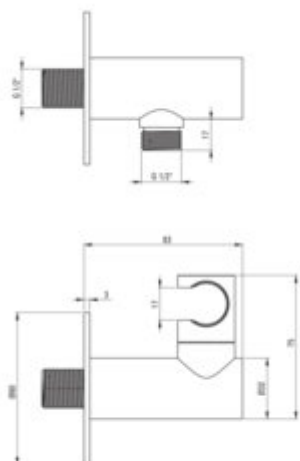

## Angled hose connector, round

**Product code:** NQS\_057K

**EAN:** 5907650819134

**Color:** chrome

**Warranty [years]:** 2

Finish	steel
Connection type	for the hose with hand shower holder
Shape	round
Material	brass
Connection thread	yes
Concealed mounting	yes