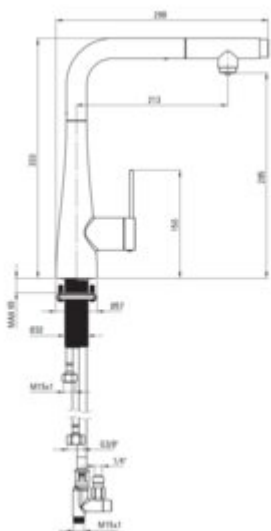

ERIDAN
Kitchen tap, with water filtration
kit

Product code: BREF075M
EAN: 5907650895961
Color: chrome
Warranty [years]: 7

Mixer

Finish	chrome
Material	steel 304
Mixer type	single-handle, mixer, for the water filter connection
Installation method	standing
Total mixer height [mm]	333
Flow class [l/min]	Z - 4-9 l/min
Acoustic group [dB]	I (x <= 20)

Mixer cartridge

Ceramic cartridge size	35 mm
------------------------	-------

Spout

Spout type	pull-out
Material	steel 304

Aerator

Aerator type	honeycomb
Aerator size	M24

Connecting hose

Length [mm]	600
Installation thread	3/8"

Hose

Length [mm]	1500
-------------	------

Features:

- Deante Design Studio Collection
- Z flow class (4-9 l/min) allowing for water consumption reduction
- The mixer with functional pull-out spout
- The mixer is equipped with a stream aerator
- The tap can be mounted even very close to the wall
- Pull-out spout for filtered water
- The mounting sleeve facilitates the installation of the mixer
- Only the best materials, the quality of which has been confirmed by laboratory tests
- Cleaning agent for fixtures in all colors available
- Triple water filtration
- Water flow monitoring