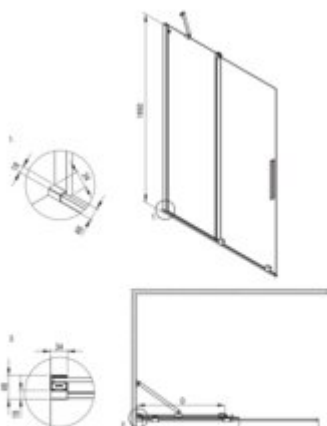

PRIZMA
Shower cabin, square

Product code: KPNFP10P10

EAN: 5907650899822

Color: brushed steel

Warranty [years]: 5

Model	Type	A (mm)	B (mm)	C (mm)	D (mm)
WTJ K388	800x1950	790-800	310	625	570
WTJ K388	900x1950	880-900	360	675	620
WTJ K326	1200x1950	1180-1200	410	725	670
WTJ K326	1200x1950	1180-1200	510	825	670
WTJ K348	1400x1950	1380-1400	510	725	670

Showe cabin

Width [mm]	1000
Height [mm]	1950
Glass finish	transparent
Glass thickness [mm]	6
Active cover	yes
Side dimension [mm]	1000
Railings	short to perpendicular wall/long to parallel wall
Tempered glass TOTAL WHITE	no
Reversible doors	yes
Installation without shower tray	yes possible
Possibility to install a railing to a perpendicular wall	yes