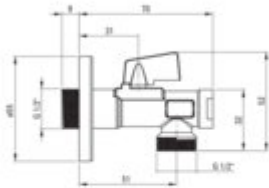

Angle valve, for connecting a toilet flush

Product code: VFA_B63M

EAN: 5908212057100

Color: chrome

Warranty [years]: 2

Finish	chrome
Surface type	shine
Type	angle
Material	brass
Installation thread	1/2"
Connection thread	1/2"
Metal knob	yes
with a filter	yes
with a masking rosette	yes