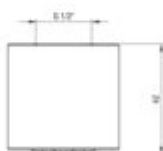

SILIA
Fixed shower head, 1-function

Product code: NQS_030K

EAN: 5907650858232

Color: chrome

Warranty [years]: 2

Aerator

Aerator type	swivel, silicone
Stream type	rain
Aerator size	M24
Thread type	external

Shower overhead

Finish	chrome
Shape	round
Material	brass
thickness	42
Diameter [mm]	42
Number of functions	1
Anti-calc	yes
Stream type	rain
Flow class [l/min]	12<= A <15 (12 - 14.9)

Features:

- Deante Design Studio Collection