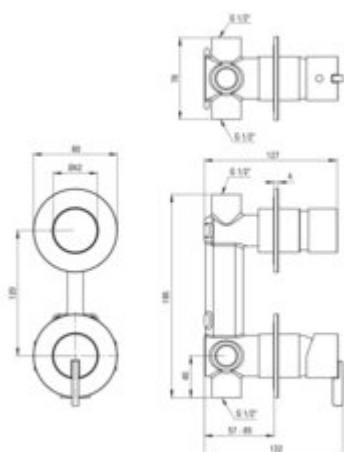

SILIA

Shower mixer, concealed

Product code: BQS_R44P

EAN: 5907650826972

Color: brushed gold

Warranty [years]: 7

Mixer

Finish	brushed gold
Material	brass
Mixer type	single-handle, mixer
Installation method	concealed
Flow class [l/min]	S - 15.1-19.8 l/min
Acoustic group [dB]	I (x ≤ 20)

Mixer cartridge

Ceramic cartridge size	35 mm
------------------------	-------

Function switch

Switch type	click mechanical
-------------	------------------

Features:

- Deante Design Studio Collection
- Noble form and timeless simplicity
- Ceramic mechanical Click type function switch
- Flush-mounted installation ensures the aesthetics of the bathroom
- The mixer body is made of the highest quality brass
- Only the best materials, the quality of which has been confirmed by laboratory tests
- Cleaning agent for fixtures in all colors available
- Innovative and easy to maintain brushed gold coating
- Coating applied using the PVD method