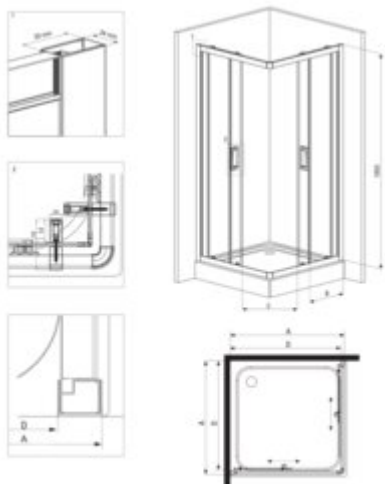

## Shower cabin, square

**Product code:** KYC\_042K

**EAN:** 5908212008690

**Color:** chrome

**Warranty [years]:** 5

Model	Size	A [mm]	B [mm]	C [mm]	D [mm]
KYC 40K	800x800	795	795	330	385
KYC 40K	900x900	895	895	380	435

Finish	chrome
Shape	square
Width [mm]	800
Length [mm]	800
Height [mm]	1850
Glass finish	transparent
Glass thickness [mm]	5
Side dimension [mm]	795
Adjustment range from [mm]	-10
Masking of assembly elements	yes
Profiles levelling the curvature of the walls	yes
Silent closing	yes
Installation without shower tray possible	yes
Detachable lower rollers	yes

### Features:

- Only the best materials, the quality of which has been confirmed by laboratory tests
- Safe and durable tempered glass
- Bottom rollers allow for the door detachment and easier product care
- Covering of assembly elements
- Possibility to install the cabin without a shower tray, directly on the tiles
- Dedicated cleaning agent, safe for cleaned surfaces
- Profiles leveling the curvature of the walls
- Resistance to impacts, chemicals and stains in accordance with PN-EN 14428+A1:2008 norm, c
- Enclosure sold without the tray